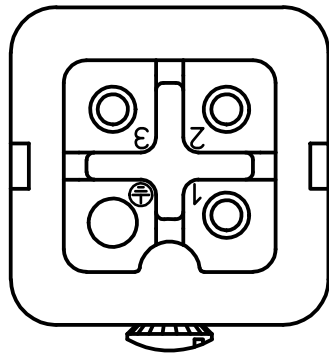

Diritti riservati All rights reserved

Date 01/02/07
Sign. T.Tedeschi

CKSF 03
female insert spring 3P+  10A 400V

Scale
2:1