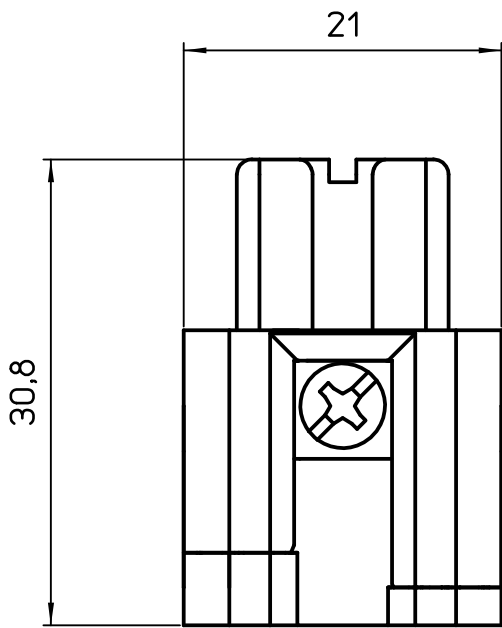

Diritti riservati All rights reserved

Date 01/02/07
Sign. T.Tedeschi

CKSF 03
female insert spring 3P+  10A 400V

Scale
2:1