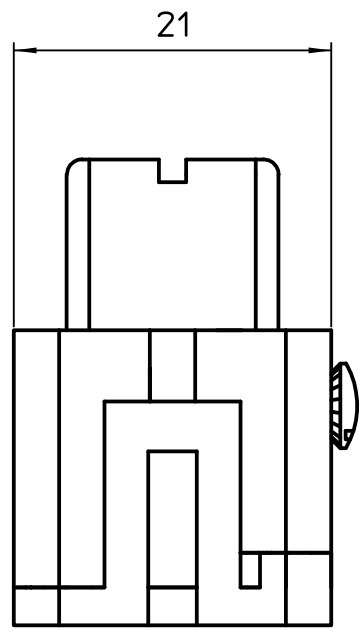

Diritti riservati All rights reserved

Date 01/02/07
Sign. T.Tedeschi

CKSF 03
female insert spring 3P+  10A 400V

Scale
2:1