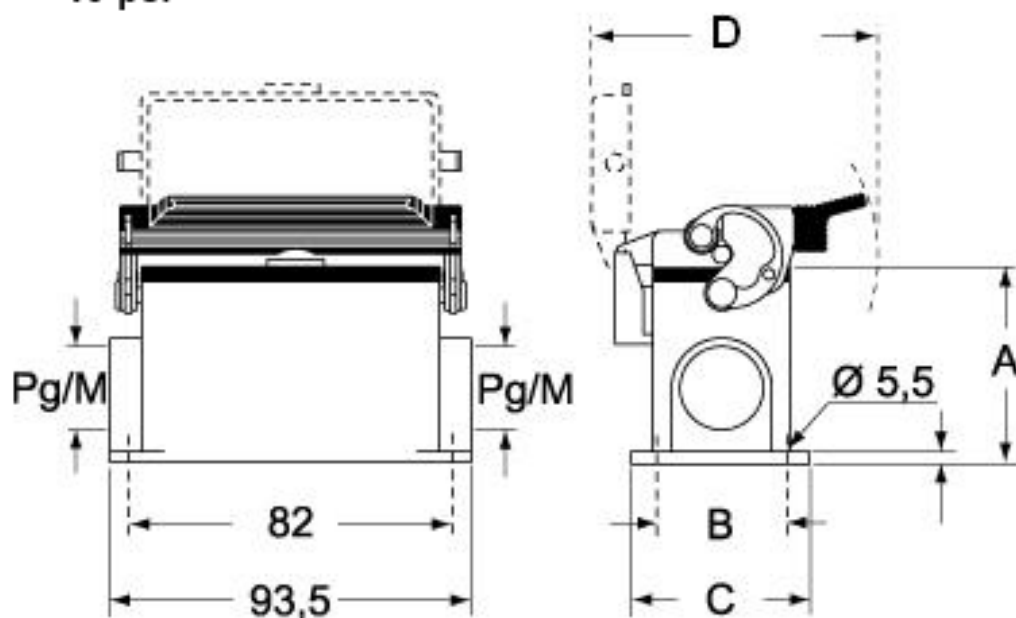

CHP LS - CAP LS MHP LS - MAP LS

10-pol

Type	A	B	C	D
CHP LS / MHP LS	53	40	52	97
CAP LS / MAP LS	74	45	57	97

Dimensions in mm. Dimensions shown are not binding and may be changed without notice.