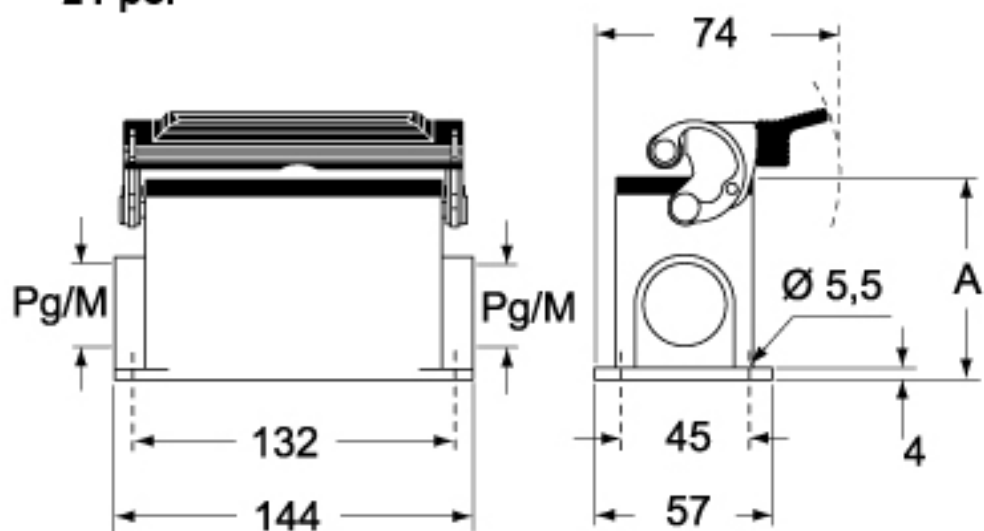

CHP L CAP L - MHP L MAP L

24-pol

Type	A
CHP L / MHP L	63
CAP L / MAP L	81

Dimensions in mm. Dimensions shown are not binding and may be changed without notice.