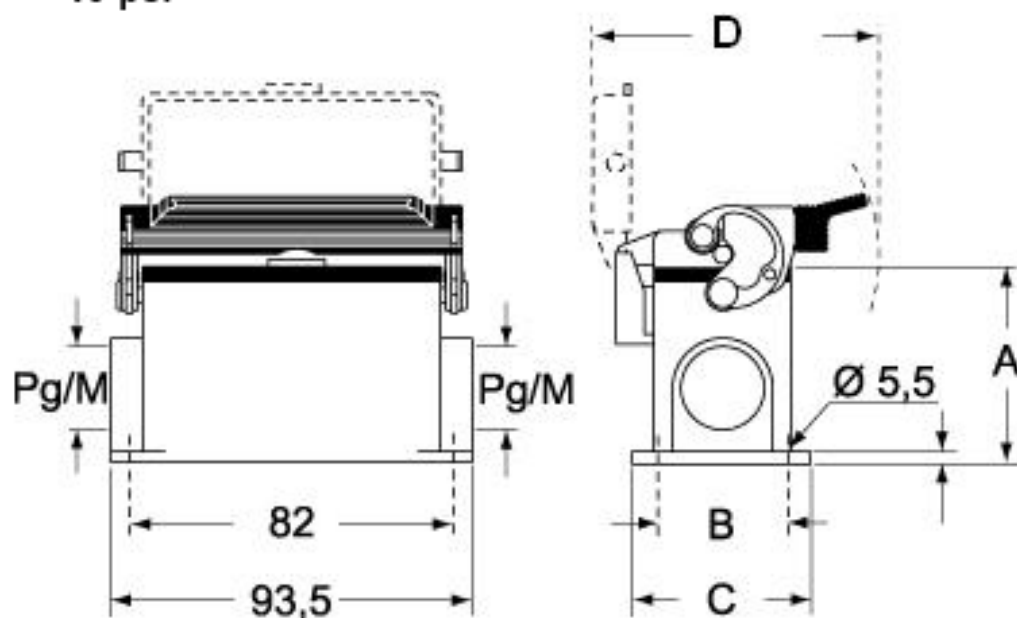

CHP LS - CAP LS MHP LS - MAP LS

10-pol

Type	A	B	C	D
CHP LS / MHP LS	53	40	52	97
CAP LS / MAP LS	74	45	57	97

Dimensions in mm. Dimensions shown are not binding and may be changed without notice.