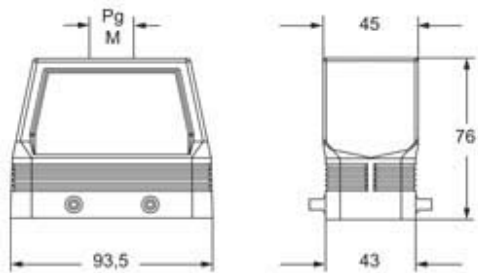

Technical data

IP degree of protection	IP65 without O-Ring gasket, IP66/IP67 with O-Ring gasket
--------------------------------	--

Further technical details

Weight	1,00 g
Operating temperature range (min, max)	-40 °C...+125 °C

Approvals / Standards

Certifications	DNV-GL, BV
-----------------------	------------

General ordering information

EAN13 code	8015747218504
-------------------	---------------

Packaging Information

Packaging length	175,00 mm
Packaging height	195,00 mm
Packaging width	260,00 mm
Packaging volume	8,87 dm ³
Packaging description	Carton box
Packaging quantity	10 Pcs
Packaging EAN code	8015747272513
Sub-packaging description	Plastic packaging
Sub-packaging quantity	5 Pcs
Sub-packaging EAN barcode	8015747272520

Part number

CFV 16.21

Catalogue drawings

Notes

Dimensions shown in mm are not binding and may be changed without notice.
