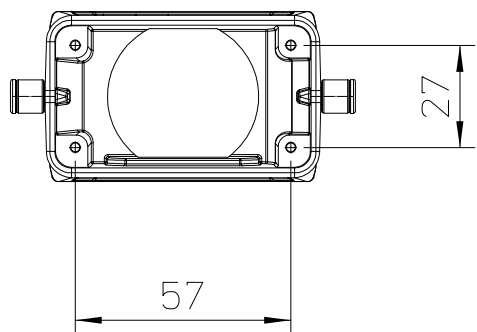

Diritti riservati All rights reserved

dimensions in mm Date 25/10/16 Sign. C. Mainini		MFV 10 L40 Hood, with M40 entry	Scale 1:2	