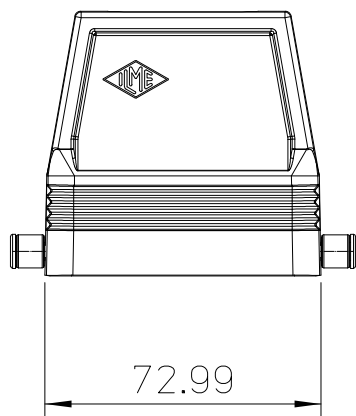

Diritti riservati All rights reserved

dimensions in mm Date 25/10/16 Sign. C. Mainini		MFV 10 L40 Hood, with M40 entry	Scale 1:2	