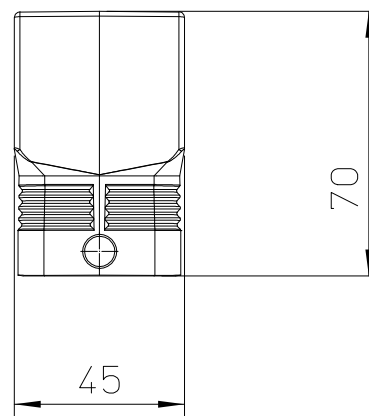

Diritti riservati All rights reserved

dimensions in mm Date 25/10/16 Sign. C. Mainini		MFV 10 L40 Hood, with M40 entry	Scale 1:2	