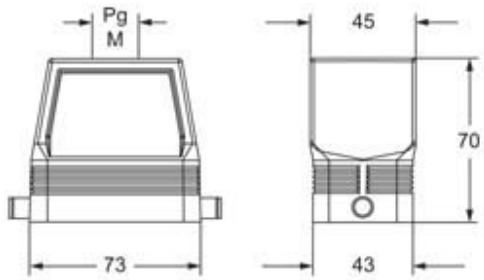

Part number

CFV 10 L21

Catalogue drawings

Notes

Dimensions shown in mm are not binding and may be changed without notice.