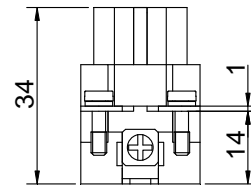

Diritti riservati All rights reserved

Date 29.11.2006

Sign.

CDAF 10

female insert, screw 10P 10A 250V

Scale

1:1