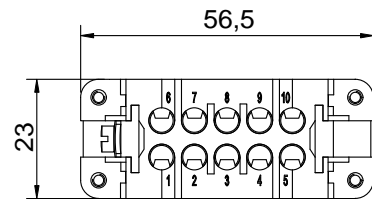

Diritti riservati All rights reserved

Date 29.11.2006

Sign.

CDAF 10

female insert, screw 10P 10A 250V

Scale

1:1