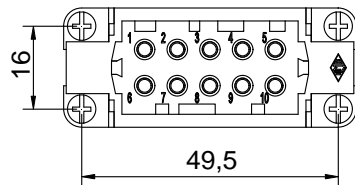

Diritti riservati All rights reserved

Date 29.11.2006

Sign.

CDAF 10

female insert, screw 10P 10A 250V

Scale

1:1