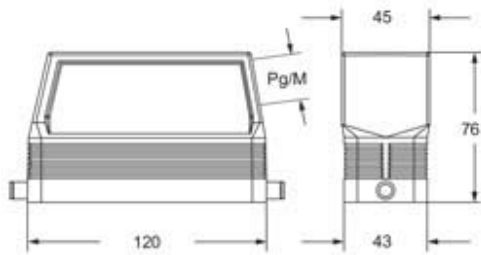

Technical data

IP degree of protection	IP65 without O-Ring gasket, IP66/IP67 with O-Ring gasket
--------------------------------	--

Further technical details

Weight	1,00 g
Operating temperature range (min, max)	-40 °C...+125 °C

Approvals / Standards

Certifications	DNV-GL, BV
-----------------------	------------

General ordering information

EAN13 code	8015747253987
-------------------	---------------

Packaging Information

Packaging length	285,00 mm
Packaging height	170,00 mm
Packaging width	190,00 mm
Packaging volume	9,21 dm ³
Packaging description	Carton box
Packaging quantity	10 Pcs
Packaging EAN code	8015747272780
Sub-packaging description	Plastic packaging
Sub-packaging quantity	5 Pcs
Sub-packaging EAN barcode	8015747272797

Part number

CFO 24 L21

Catalogue drawings

Notes

Dimensions shown in mm are not binding and may be changed without notice.
