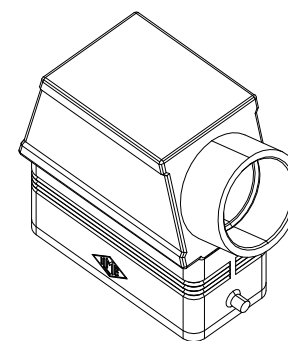

Diritti riservati All rights reserved

dimensions in mm	MZA0E 15 L25		Scale
Date 09/03/17	Hood, with entry M25 - E-XTREME		1:2
Sign. C. Mainini			