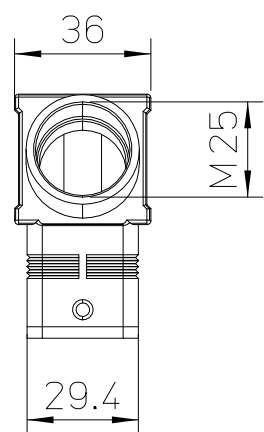

Diritti riservati All rights reserved

dimensions in mm	MZA0E 15 L25		Scale
Date 09/03/17	Hood, with entry M25 - E-XTREME		1:2
Sign. C. Mainini			