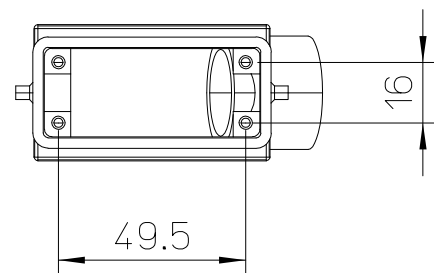

Diritti riservati All rights reserved

dimensions in mm	MZA0E 15 L25		Scale
Date 09/03/17	Hood, with entry M25 - E-XTREME		1:2
Sign. C. Mainini			