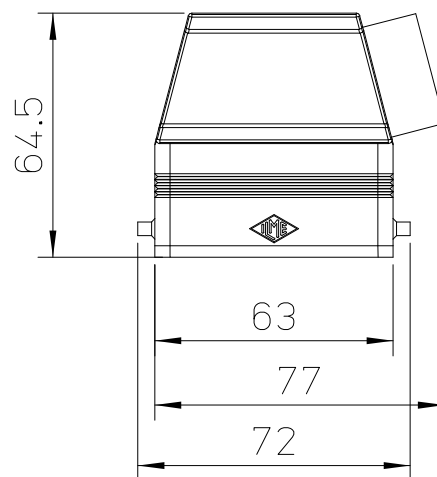

Diritti riservati All rights reserved

dimensions in mm	MZA0E 15 L25		Scale
Date 09/03/17	Hood, with entry M25 - E-XTREME		1:2
Sign. C. Mainini			