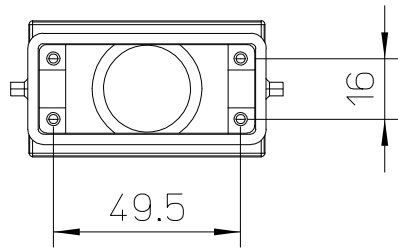

Diritti riservati All rights reserved

dimensions in mm	MZAVE 15 L25 Hood, with entry M25 - E-XTREME	Scale 1:2	
Date 09/03/17			
Sign. C. Mainini			