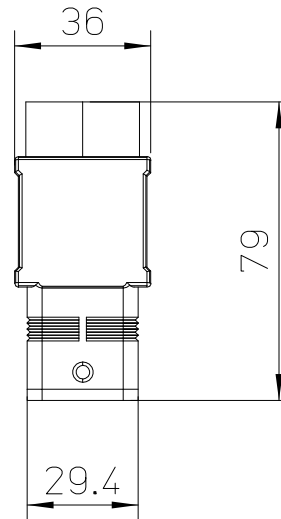

Diritti riservati All rights reserved

dimensions in mm	MZAVE 15 L25 Hood, with entry M25 - E-XTREME	Scale 1:2	
Date 09/03/17			
Sign. C. Mainini			