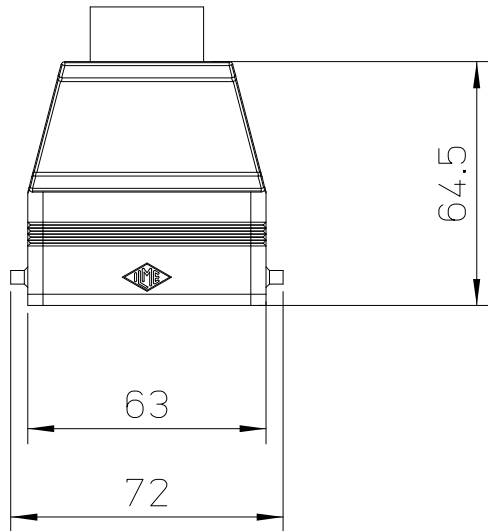

Diritti riservati All rights reserved

dimensions in mm	MZAVE 15 L25 Hood, with entry M25 - E-XTREME	Scale 1:2	
Date 09/03/17			
Sign. C. Mainini			