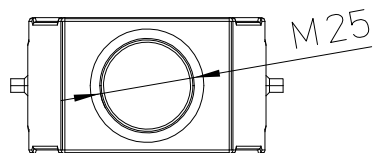

Diritti riservati All rights reserved

dimensions in mm	MZAVE 15 L25 Hood, with entry M25 - E-XTREME	Scale 1:2	
Date 09/03/17			
Sign. C. Mainini			