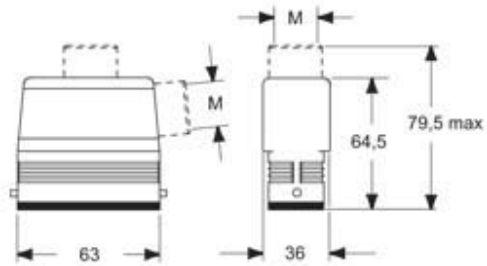

Technical data

IP degree of protection	IP66/IP67/IP69
--------------------------------	----------------

Further technical details

Weight	1,00 g
---------------	--------

General ordering information

EAN13 code	8015747255110
-------------------	---------------

Packaging Information

Packaging length	225,00 mm
Packaging height	130,00 mm
Packaging width	150,00 mm
Packaging volume	4,39 dm ³
Packaging description	Carton box
Packaging quantity	10 Pcs
Packaging EAN code	8015747190442
Sub-packaging description	Plastic packaging
Sub-packaging quantity	5 Pcs
Sub-packaging EAN barcode	8015747016254

Part number

MZAOE 15 L25

Catalogue drawings

Notes

Dimensions shown in mm are not binding and may be changed without notice.
