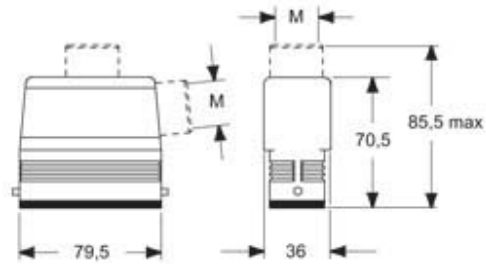

Technical data

IP degree of protection	IP66/IP67/IP69
--------------------------------	----------------

Further technical details

Weight	194,00 g
---------------	----------

General ordering information

EAN13 code	8015747255127
-------------------	---------------

Packaging Information

Packaging length	225,00 mm
Packaging height	130,00 mm
Packaging width	150,00 mm
Packaging weight	1,94 kg
Packaging volume	4,39 dm ³
Packaging description	Carton box
Packaging quantity	10 Pcs
Packaging EAN code	8015747274456
Sub-packaging weight	0,97 kg
Sub-packaging description	Plastic packaging
Sub-packaging quantity	5 Pcs
Sub-packaging EAN barcode	8015747274463

Part number

MZAOE 25 L25

Catalogue drawings

Notes

Dimensions shown in mm are not binding and may be changed without notice.
