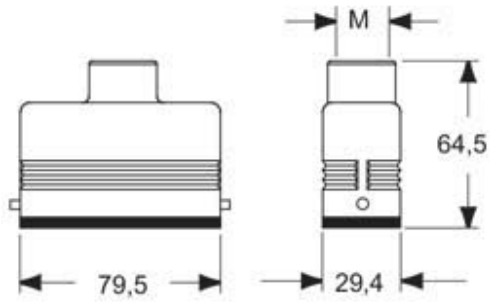

Part number

MZVE 25 L20

Hood, E-Xtreme® CZ7 series, with 2 pegs,
M20 top cable entry, size "66.16"

Product description

Product type	Hood
Series	E-Xtreme® CZ7
Closing type	with 2 pegs
Size	size "66.16"
Cable entry	top cable entry M20

Technical data

IP degree of protection	IP66/IP67/IP69
--------------------------------	----------------

General ordering information

EAN13 code	8015747255202
-------------------	---------------

Part number

MZVE 25 L20

Catalogue drawings

Notes

Dimensions shown in mm are not binding and may be changed without notice.
