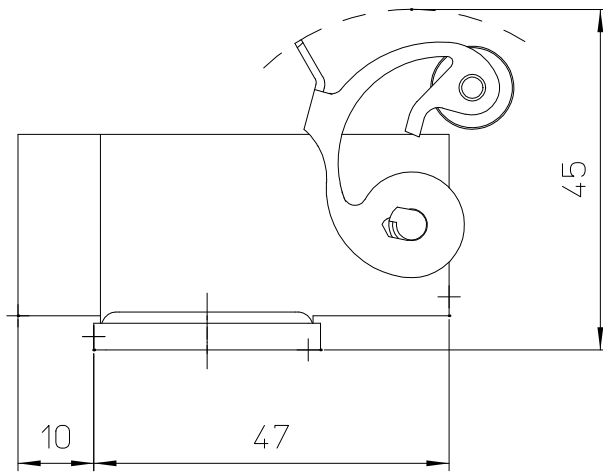

Diritti riservati All rights reserved

dimensions in mm	<b>MKAXE IAP20</b> Metal angled bulkhead housing, stainless steel lever, M20 E-Xtreme	Scale	
Date 28/03/17		1:1	
Sign. C. Mainini			