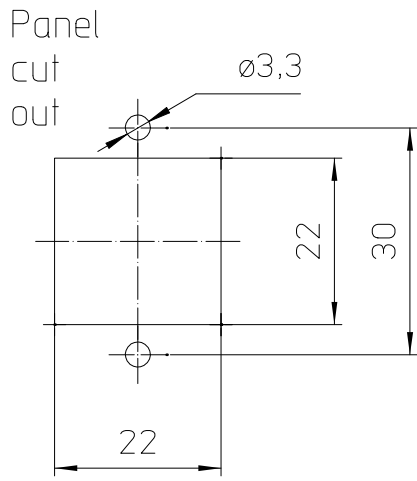

Diritti riservati All rights reserved

dimensions in mm	<b>MKAXE IAP20</b> Metal angled bulkhead housing, stainless steel lever, M20 E-Xtreme	Scale	
Date 28/03/17		1:1	
Sign. C. Mainini			