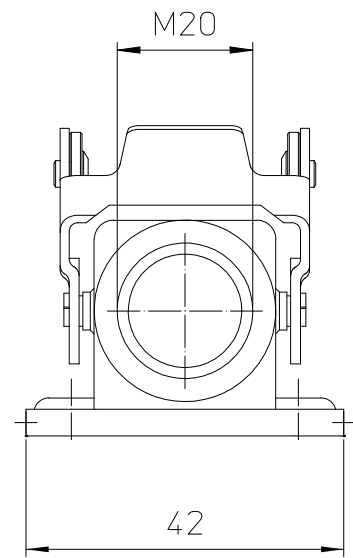

Diritti riservati All rights reserved

dimensions in mm	<b>MKAXE IAP20</b> Metal angled bulkhead housing, stainless steel lever, M20 E-Xtreme	Scale	
Date 28/03/17		1:1	
Sign. C. Mainini			