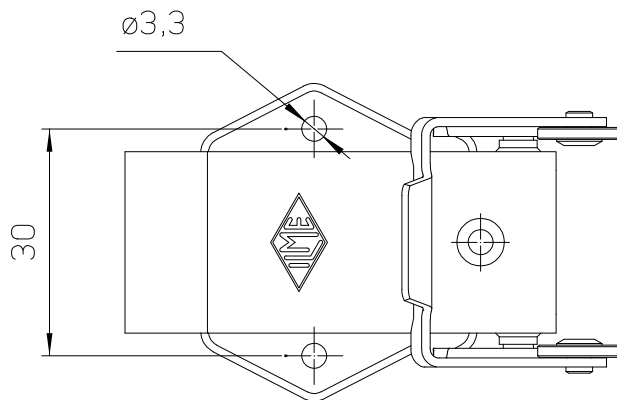

Diritti riservati All rights reserved

dimensions in mm	<b>MKAXE IAP20</b> Metal angled bulkhead housing, stainless steel lever, M20 E-Xtreme	Scale	
Date 28/03/17		1:1	
Sign. C. Mainini			