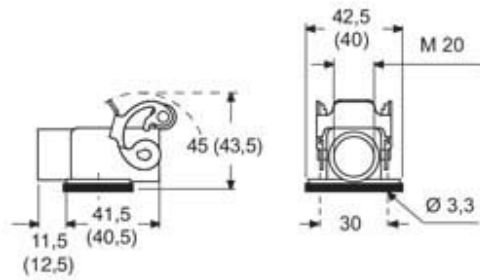

Part number

MKAXE IAP20

Angled Bulkhead mounting housing, E-Xtreme® C-TYPE series, with 1 lever, M20 cable entry, size "21.21"

Product description

Product type	Angled bulkhead mounting housing
Series	E-Xtreme® C-TYPE
Closing type	with 1 lever
Size	size "21.21"
Cable entry	with cable entry M20

Technical data

IP degree of protection	IP44, IP66/IP67/IP69 with CKR 65 (D)
--------------------------------	--------------------------------------

General ordering information

EAN13 code	8015747255073
-------------------	---------------

Packaging Information

Sub-packaging length	185,00 mm
Sub-packaging height	40,00 mm
Sub-packaging width	155,00 mm
Sub-packaging volume	1,15 dm ³
Sub-packaging description	Carton box
Sub-packaging quantity	10 Pcs
Sub-packaging EAN barcode	8015747197519

Part number

MKAXE IAP20

Catalogue drawings

Catalogue drawings

Notes

Dimensions shown in mm are not binding and may be changed without notice.