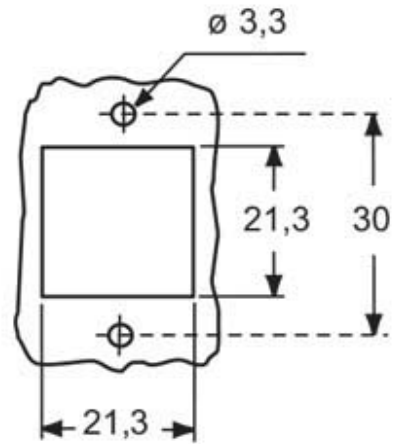

Part number

MKAXE IAP20

Angled Bulkhead mounting housing, E-Xtreme® C-TYPE series, with 1 lever, M20 cable entry, size "21.21"

Product description

Product type	Angled bulkhead mounting housing
Series	E-Xtreme® C-TYPE
Closing type	with 1 lever
Size	size "21.21"
Cable entry	with cable entry M20

Packaging Information

Sub-packaging length	185,00 mm
Sub-packaging height	40,00 mm
Sub-packaging width	155,00 mm
Sub-packaging volume	1,15 dm ³
Sub-packaging description	Carton box
Sub-packaging quantity	10 Pcs
Sub-packaging EAN barcode	8015747197519

Part number

MKAXE IAP20

Catalogue drawings

Catalogue drawings

Notes

Dimensions shown in mm are not binding and may be changed without notice.