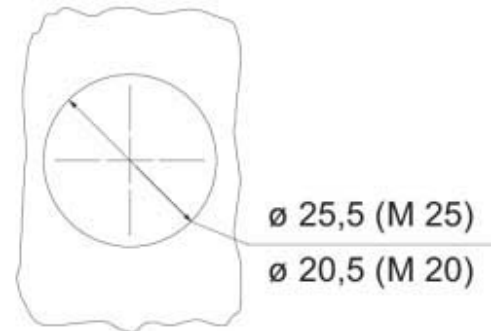

Packaging Information

Sub-packaging length	185,00 mm
Sub-packaging height	40,00 mm
Sub-packaging width	155,00 mm
Sub-packaging volume	1,15 dm ³
Sub-packaging description	Carton box
Sub-packaging quantity	10 Pcs
Sub-packaging EAN barcode	8015747244510

Part number

MKAXE IAF20

Catalogue drawings

Catalogue drawings

Notes

Dimensions shown in mm are not binding and may be changed without notice.
