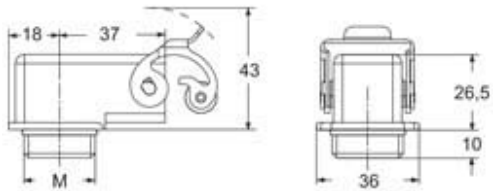

Part number

MKAXE IAF20

Angled Bulkhead mounting housing, E-Xtreme® C-TYPE series, with 1 lever, M20 fixing thread, size "21.21"

Product description

Product type	Angled bulkhead mounting housing
Series	E-Xtreme® C-TYPE
Closing type	with 1 lever
Size	size "21.21"
Cable entry	M20 fixing thread M20

Packaging Information

Sub-packaging length	185,00 mm
Sub-packaging height	40,00 mm
Sub-packaging width	155,00 mm
Sub-packaging volume	1,15 dm ³
Sub-packaging description	Carton box
Sub-packaging quantity	10 Pcs
Sub-packaging EAN barcode	8015747244510

Part number

MKAXE IAF20

Catalogue drawings

Catalogue drawings

Notes

Dimensions shown in mm are not binding and may be changed without notice.
