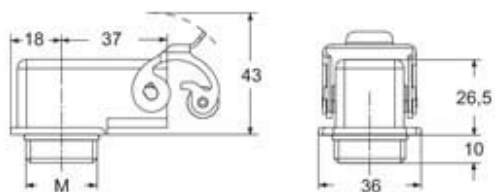

Part number

MKAXE IAF25

Angled Bulkhead mounting housing, E-Xtreme® C-TYPE series, with 1 lever, M25 fixing thread, size "21.21"

Product description

Product type	Angled bulkhead mounting housing
Series	E-Xtreme® C-TYPE
Closing type	with 1 lever
Size	size "21.21"
Cable entry	M25 fixing thread M25

Technical data

IP degree of protection	IP44, IP66/IP67/IP69 with CKR 65 (D)
--------------------------------	--------------------------------------

General ordering information

EAN13 code	8015747255066
-------------------	---------------

Part number

MKAXE IAF25

Catalogue drawings

Catalogue drawings

Notes

Dimensions shown in mm are not binding and may be changed without notice.
