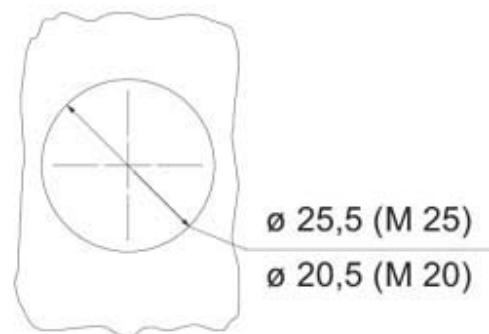

Part number

MKAXE IAF25

Angled Bulkhead mounting housing, E-Xtreme® C-TYPE series, with 1 lever, M25 fixing thread, size "21.21"

Product description

Product type	Angled bulkhead mounting housing
Series	E-Xtreme® C-TYPE
Closing type	with 1 lever
Size	size "21.21"
Cable entry	M25 fixing thread M25

Part number

MKAXE IAF25

Catalogue drawings

Catalogue drawings

Notes

Dimensions shown in mm are not binding and may be changed without notice.
