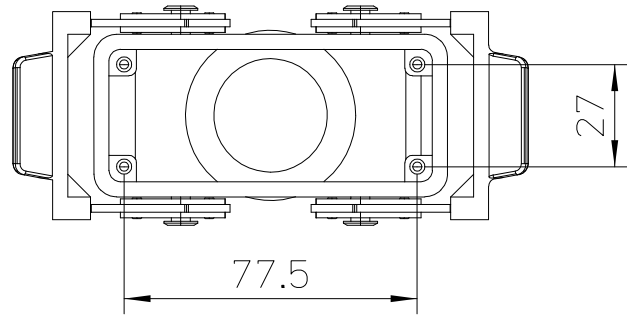

Diritti riservati All rights reserved

dimensions in mm	MAVE 16 G32		Scale
Date 10/03/17	Hood, 2 levers , with entry M32 - E-XTREME		1:2
Sign. C. Mainini			