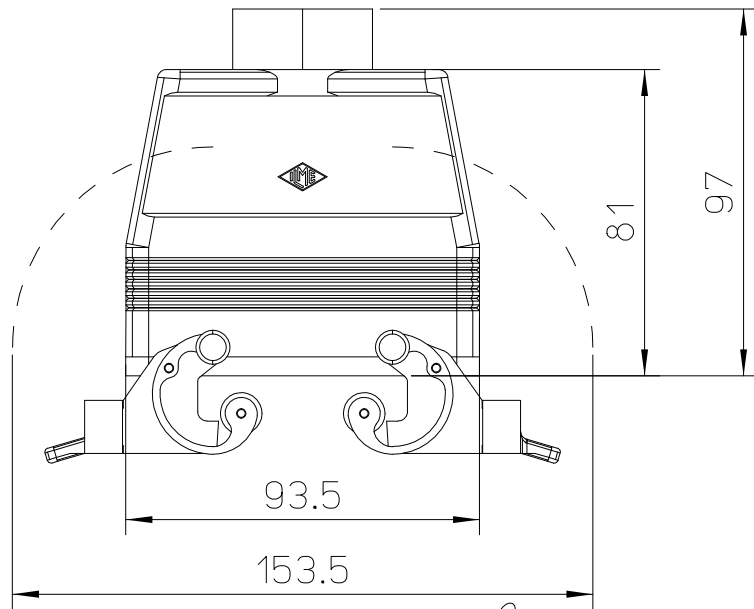

Diritti riservati All rights reserved

dimensions in mm	MAVE 16 G32		Scale
Date 10/03/17	Hood, 2 levers , with entry M32 - E-XTREME		1:2
Sign. C. Mainini			