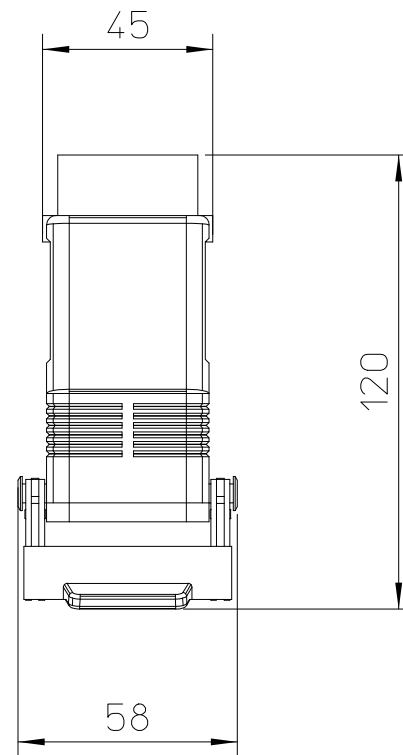

Diritti riservati All rights reserved

dimensions in mm	MAVE 16 G32		Scale
Date 10/03/17	Hood, 2 levers , with entry M32 - E-XTREME		1:2
Sign. C. Mainini			