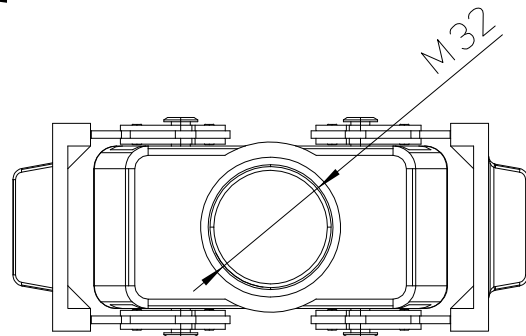

Diritti riservati All rights reserved

dimensions in mm	MAVE 16 G32		Scale
Date 10/03/17	Hood, 2 levers , with entry M32 - E-XTREME		1:2
Sign. C. Mainini			