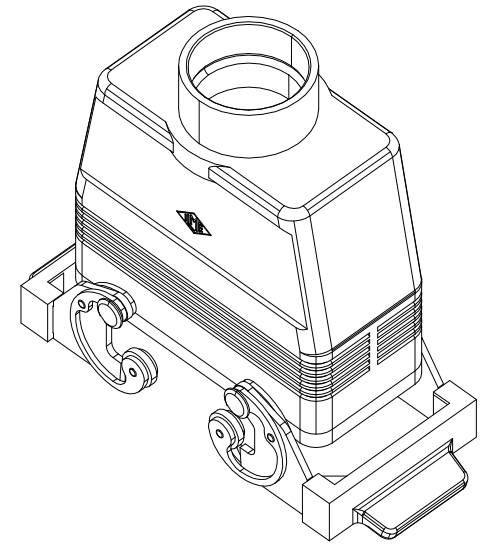

Diritti riservati All rights reserved

dimensions in mm	MAVE 16 G32		Scale
Date 10/03/17	Hood, 2 levers , with entry M32 - E-XTREME		1:2
Sign. C. Mainini			