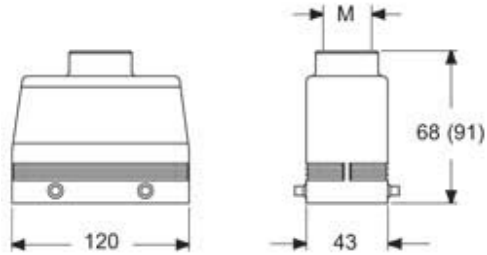

Part number

MHVE 24.25

Hood, E-Xtreme® C-TYPE series, with 4 pegs,
M25 top cable entry, size "104.27"

Product description

Product type	hood
Series	E-Xtreme® C-TYPE
Closing type	with 4 pegs
Size	size "104.27"
Cable entry	top cable entry M25

Catalogue drawings

Notes

Dimensions shown in mm are not binding and may be changed without notice.
