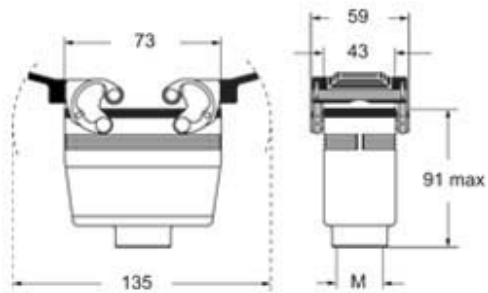

Part number

MAVE 10 G32

Hood, E-Xtreme® C-TYPE series, with 2 levers, M32 top cable entry, size "57.27", high construction

Product description

Product type	hood
Series	E-Xtreme® C-TYPE
Closing type	with 2 levers
Size	size "57.27"
Cable entry	top cable entry M32
Specification	high construction

Technical data

IP degree of protection	IP66/IP69
--------------------------------	-----------

General ordering information

EAN13 code	8015747254328
-------------------	---------------

Part number

MAVE 10 G32

Catalogue drawings

Notes

Dimensions shown in mm are not binding and may be changed without notice.
