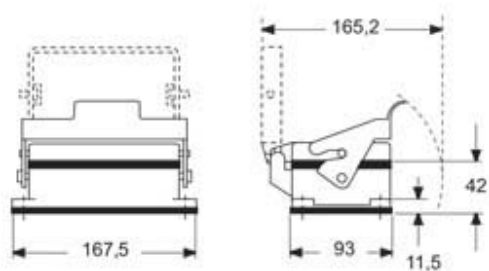

Part number

CHIE 48 LS

Bulkhead mounting housing, E-Xtreme® C-TYPE series, with 1 lever, size "104.62", with metal cover

Product description

Product type	Bulkhead mounting housing
Series	E-Xtreme® C-TYPE
Closing type	with 1 lever
Size	size "104.62"
Specification	with metal cover

Technical data

IP degree of protection	IP66/IP69
--------------------------------	-----------

Further technical details

Weight	2,50 g
---------------	--------

General ordering information

EAN13 code	8015747252850
-------------------	---------------

Packaging Information

Packaging length	180,00 mm
Packaging height	160,00 mm
Packaging width	300,00 mm
Packaging volume	8,64 dm ³
Packaging description	Carton box
Packaging quantity	4 Pcs
Packaging EAN code	8015747252867
Sub-packaging description	Plastic packaging
Sub-packaging quantity	1 Pcs
Sub-packaging EAN barcode	8015747252874

Part number

CHIE 48 LS

Catalogue drawings

Catalogue drawings

Notes

Dimensions shown in mm are not binding and may be changed without notice.