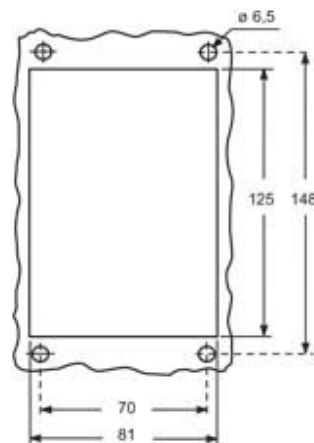

Part number

CHIE 48 LS

Bulkhead mounting housing, E-Xtreme® C-TYPE series, with 1 lever, size "104.62", with metal cover

Product description

Product type	Bulkhead mounting housing
Series	E-Xtreme® C-TYPE
Closing type	with 1 lever
Size	size "104.62"
Specification	with metal cover

Technical data

IP degree of protection	IP66/IP69
--------------------------------	-----------

Further technical details

Weight	2,50 g
---------------	--------

General ordering information

EAN13 code	8015747252850
-------------------	---------------

Packaging Information

Packaging length	180,00 mm
Packaging height	160,00 mm
Packaging width	300,00 mm
Packaging volume	8,64 dm ³
Packaging description	Carton box
Packaging quantity	4 Pcs
Packaging EAN code	8015747252867
Sub-packaging description	Plastic packaging
Sub-packaging quantity	1 Pcs
Sub-packaging EAN barcode	8015747252874

Part number

CHIE 48 LS

Catalogue drawings

Catalogue drawings

Notes

Dimensions shown in mm are not binding and may be changed without notice.