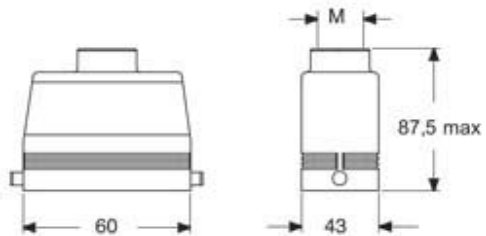

Technical data

IP degree of protection	IP66/IP69
--------------------------------	-----------

Further technical details

Weight	1,00 g
---------------	--------

General ordering information

EAN13 code	8015747245326
-------------------	---------------

Packaging Information

Packaging length	255,00 mm
Packaging height	150,00 mm
Packaging width	180,00 mm
Packaging volume	6,89 dm ³
Packaging description	Carton box
Packaging quantity	10 Pcs
Packaging EAN code	8015747245418
Sub-packaging description	Plastic packaging
Sub-packaging quantity	5 Pcs
Sub-packaging EAN barcode	8015747245425

Part number

MAVE 06 L32

Catalogue drawings

Notes

Dimensions shown in mm are not binding and may be changed without notice.
