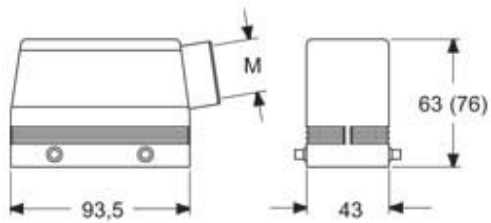

Part number

MAOE 16.40

Hood, E-Xtreme® C-TYPE series, with 4 pegs, M40 side cable entry, size "77.27", high construction

Product description

Product type	hood
Series	E-Xtreme® C-TYPE
Closing type	with 4 pegs
Size	size "77.27"
Cable entry	side cable entry M40
Specification	high construction

Technical data

IP degree of protection	IP66/IP69
--------------------------------	-----------

General ordering information

EAN13 code	8015747254281
-------------------	---------------

Part number

MAOE 16.40

Catalogue drawings

Notes

Dimensions shown in mm are not binding and may be changed without notice.
