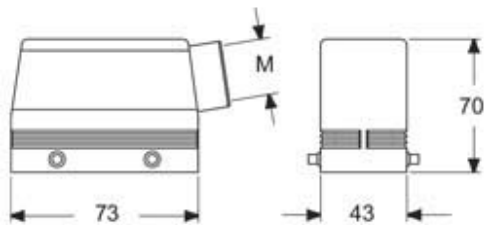

Technical data

IP degree of protection	IP66/IP69
--------------------------------	-----------

Further technical details

Weight	1,00 g
---------------	--------

General ordering information

EAN13 code	8015747254274
-------------------	---------------

Packaging Information

Packaging length	285,00 mm
Packaging height	170,00 mm
Packaging width	190,00 mm
Packaging volume	9,21 dm ³
Packaging description	Carton box
Packaging quantity	10 Pcs
Packaging EAN code	8015747255943
Sub-packaging description	Plastic packaging
Sub-packaging quantity	5 Pcs
Sub-packaging EAN barcode	8015747255950

Part number

MAOE 10.32

Catalogue drawings

Notes

Dimensions shown in mm are not binding and may be changed without notice.
