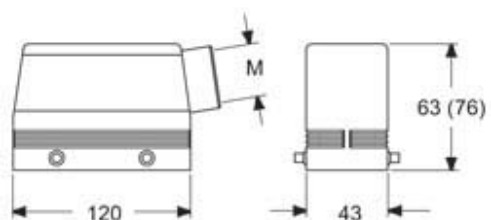

Part number

MAOE 24.40

Catalogue drawings

Notes

Dimensions shown in mm are not binding and may be changed without notice.