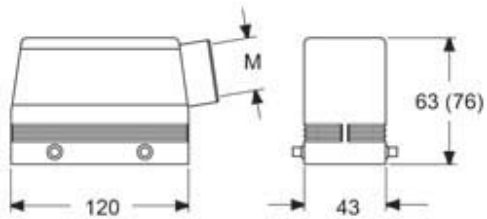

Part number

MAOE 24.32

Hood, E-Xtreme® C-TYPE series, with 4 pegs, M32 side cable entry, size "104.27", high construction

Product description

Product type	hood
Series	E-Xtreme® C-TYPE
Closing type	with 4 pegs
Size	size "104.27"
Cable entry	side cable entry M32
Specification	high construction

Technical data

IP degree of protection	IP66/IP69
--------------------------------	-----------

Further technical details

Weight	1,00 g
---------------	--------

General ordering information

EAN13 code	8015747254298
-------------------	---------------

Packaging Information

Packaging length	285,00 mm
Packaging height	170,00 mm
Packaging width	190,00 mm
Packaging volume	9,21 dm ³
Packaging description	Carton box
Packaging quantity	10 Pcs
Packaging EAN code	8015747274579
Sub-packaging description	Plastic packaging
Sub-packaging quantity	5 Pcs
Sub-packaging EAN barcode	8015747274586

Part number

MAOE 24.32

Catalogue drawings

Notes

Dimensions shown in mm are not binding and may be changed without notice.
