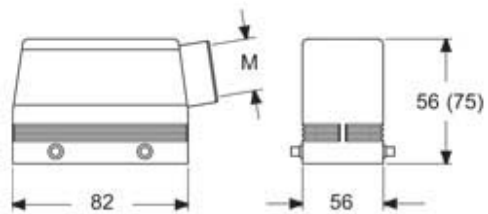

Part number

MAOE 50.32

Hood, E-Xtreme® C-TYPE series, with 4 pegs, M32 side cable entry, size "66.40", high construction

Product description

Product type	hood
Series	E-Xtreme® C-TYPE
Closing type	with 4 pegs
Size	size "66.40"
Cable entry	side cable entry M32
Specification	high construction

Technical data

IP degree of protection	IP66/IP69
--------------------------------	-----------

General ordering information

EAN13 code	8015747254304
-------------------	---------------

Part number

MAOE 50.32

Catalogue drawings

Notes

Dimensions shown in mm are not binding and may be changed without notice.
