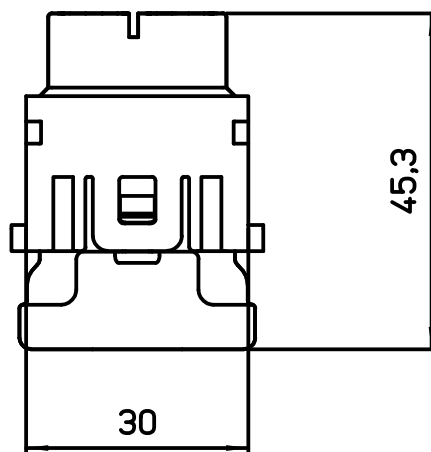

1

2

A

A

B

B

14,7

30

45,3

C

C

Diritti riservati
All rights reserved

Diritti riservati
All rights reserved

REV	DATA	FIRMA	

Dimensions in mm	
Original Size	A4
Date	26/09/19
Sign.	Pitasi B.

Simplified representation with dimensions without tolerance

CX 08 D5F
 Female modular, ETHERNET cat. 5e, 1 cable entry

Scale
 1:1

1

2