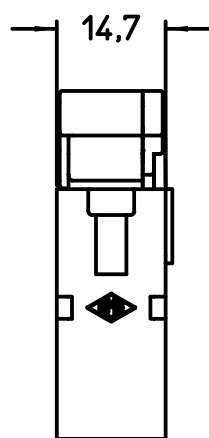

1

2

A

A

B

B

C

C

All rights reserved

Diritti riservati

REV	DATA	FIRMA	

Dimensions in mm	
Original Size	A4
Date	26/09/19
Sign.	Pitasi B.

Simplified representation with dimensions without tolerance

CX 08 D5M2
Male modular, ETHERNET cat. 5e, 2 cable entry

Scale
1:1

1

2