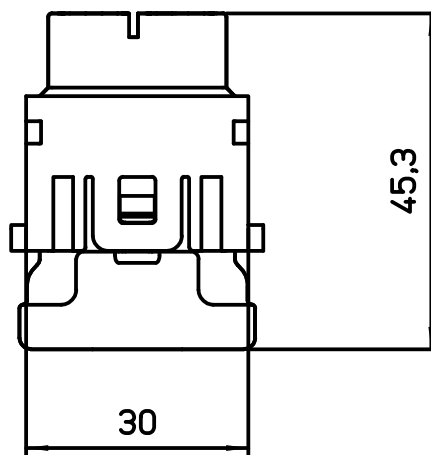

14,7

30

45,3

C

C

REV	DATA	FIRMA

<p>Dimensions in mm</p>	Original Size A4
	Date 26/09/19
	Sign. Pitasi B.

Simplified representation with dimensions without tolerance

CX 08 D5F2

Female modular, ETHERNET cat. 5e, 2 cable entry

Scale
1:1

1

2