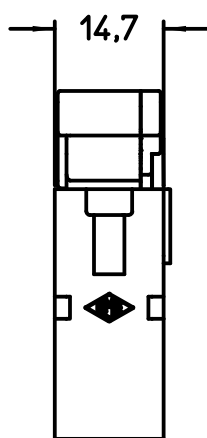

1

2

A

A

B

B

C

C

All rights reserved

Diritti riservati

REV	DATA	FIRMA	

<b>Dimensions in mm</b>	
Original Size	A4
Date	26/09/19
Sign.	Pitasi B.

Simplified representation with dimensions without tolerance

**CX 08 D5M**  
Male modular, ETHERNET cat. 5e, 1 cable entry

Scale	1:1
-------	-----

1

2