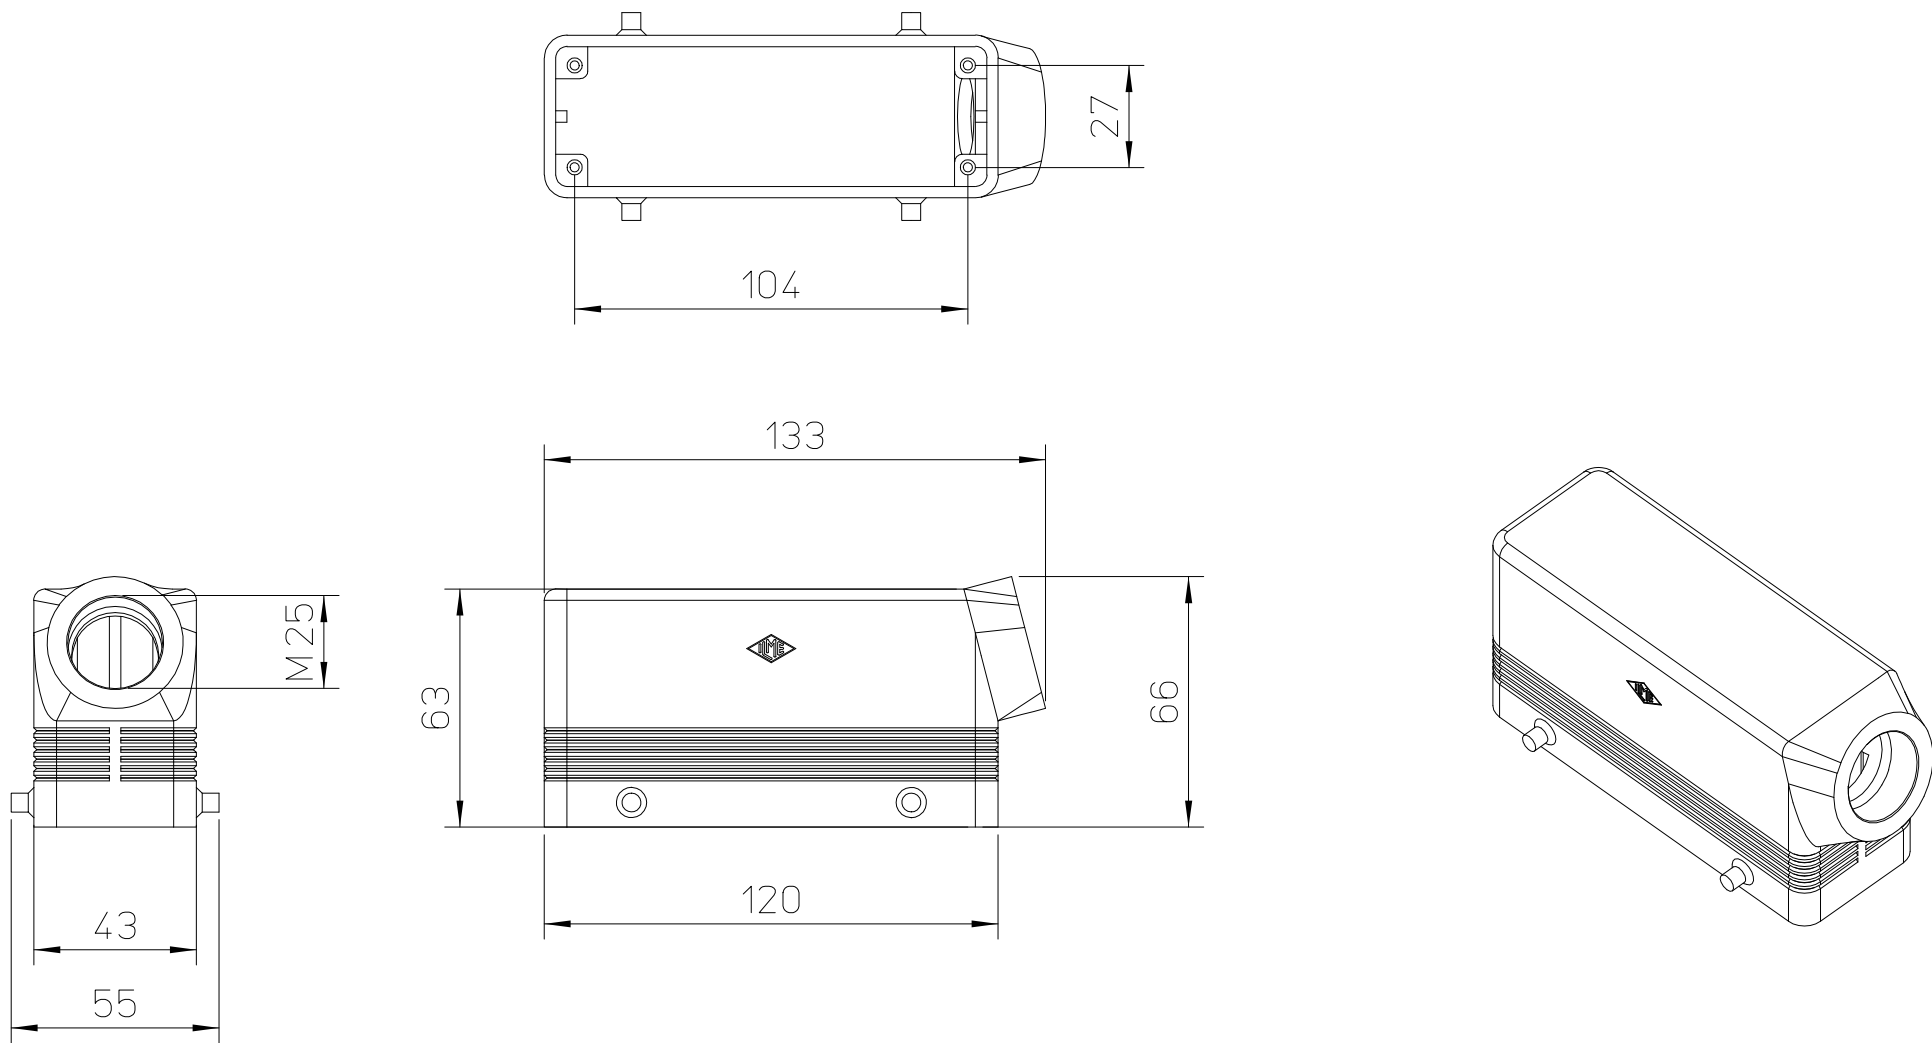

Diritti riservati All rights reserved

dimensions in mm	MHOE 24.25M Hood, with entry M25 - E-XTREME	Scale 1:2
Date 08/03/17		
Sign. C. Mainini		
		