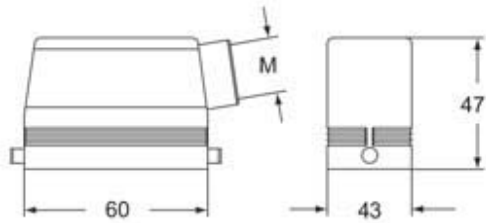

Technical data

| | |
|--------------------------------|----------------|
| IP degree of protection | IP66/IP67/IP69 |
|--------------------------------|----------------|

Further technical details

| | |
|---------------|--------|
| Weight | 0,50 g |
|---------------|--------|

General ordering information

| | |
|-------------------|---------------|
| EAN13 code | 8015747250559 |
|-------------------|---------------|

Packaging Information

| | |
|----------------------------------|----------------------|
| Packaging length | 225,00 mm |
| Packaging height | 130,00 mm |
| Packaging width | 150,00 mm |
| Packaging volume | 4,39 dm ³ |
| Packaging description | Carton box |
| Packaging quantity | 20 Pcs |
| Packaging EAN code | 8015747250740 |
| Sub-packaging description | Plastic packaging |
| Sub-packaging quantity | 5 Pcs |
| Sub-packaging EAN barcode | 8015747250757 |

Part number

MHOE 06 L20M

Catalogue drawings

Notes

Dimensions shown in mm are not binding and may be changed without notice.
