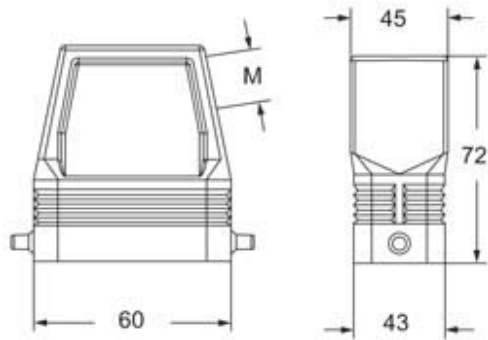

Part number

MFOE 06 L40M

Catalogue drawings

Notes

Dimensions shown in mm are not binding and may be changed without notice.