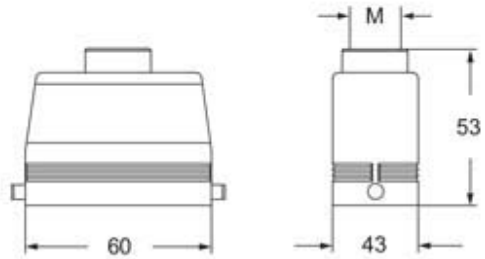

Technical data

IP degree of protection	IP66/IP67/IP69
--------------------------------	----------------

Further technical details

Weight	0,50 g
---------------	--------

General ordering information

EAN13 code	8015747250573
-------------------	---------------

Packaging Information

Packaging length	270,00 mm
Packaging height	130,00 mm
Packaging width	135,00 mm
Packaging volume	4,74 dm ³
Packaging description	Carton box
Packaging quantity	20 Pcs
Packaging EAN code	8015747250672
Sub-packaging description	Plastic packaging
Sub-packaging quantity	5 Pcs
Sub-packaging EAN barcode	8015747250689

Part number

MHVE 06 L20M

Catalogue drawings

Notes

Dimensions shown in mm are not binding and may be changed without notice.
