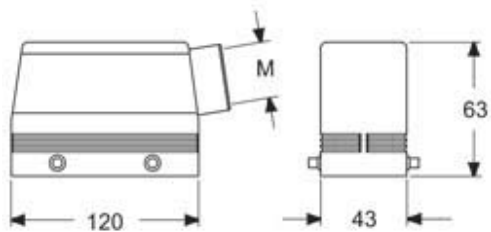

Part number

MHOE 24.25M

Hood, E-Xtreme® V-TYPE series, with 4 pegs,
M25 side cable entry, size "104.27"

Product description

Product type	hood
Series	E-Xtreme® V-TYPE
Closing type	with 4 pegs
Size	size "104.27"
Cable entry	side cable entry M25

Technical data

IP degree of protection	IP66/IP67/IP69
--------------------------------	----------------

General ordering information

EAN13 code	8015747254793
-------------------	---------------

Part number

MHOE 24.25M

Catalogue drawings

Notes

Dimensions shown in mm are not binding and may be changed without notice.
