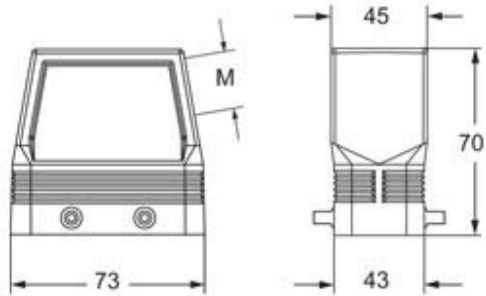

Part number

MFOE 10.40M

Hood, E-Xtreme® V-TYPE series, with 4 pegs, M40 side cable entry without adapter, size "57.27", high construction

Product description

Product type	hood
Series	E-Xtreme® V-TYPE
Closing type	with 4 pegs
Size	size "57.27"
Cable entry	side cable entry without adapter M40
Specification	high construction

Technical data

IP degree of protection	IP66/IP67/IP69
--------------------------------	----------------

Further technical details

Weight	1,00 g
---------------	--------

General ordering information

EAN13 code	8015747254441
-------------------	---------------

Packaging Information

Packaging length	255,00 mm
Packaging height	150,00 mm
Packaging width	180,00 mm
Packaging volume	6,89 dm ³
Packaging description	Carton box
Packaging quantity	10 Pcs
Packaging EAN code	8015747264747
Sub-packaging description	Plastic packaging
Sub-packaging quantity	5 Pcs
Sub-packaging EAN barcode	8015747264754

Part number

MFOE 10.40M

Catalogue drawings

Notes

Dimensions shown in mm are not binding and may be changed without notice.
