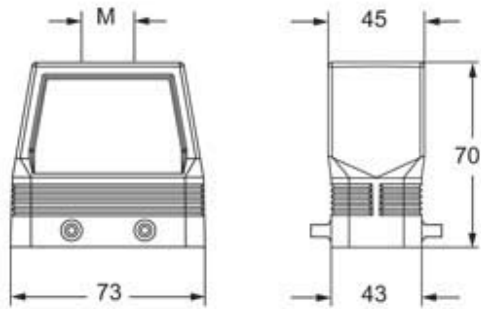

Technical data

IP degree of protection	IP66/IP67/IP69
--------------------------------	----------------

Further technical details

Weight	360,00 g
---------------	----------

General ordering information

EAN13 code	8015747254489
-------------------	---------------

Packaging Information

Packaging length	290,00 mm
Packaging height	140,00 mm
Packaging width	215,00 mm
Packaging weight	3,60 kg
Packaging volume	8,73 dm ³
Packaging description	Carton box
Packaging quantity	10 Pcs
Packaging EAN code	8015747256568
Sub-packaging weight	1,80 kg
Sub-packaging description	Plastic packaging
Sub-packaging quantity	5 Pcs
Sub-packaging EAN barcode	8015747256575

Part number

MFVE 10.40M

Catalogue drawings

Notes

Dimensions shown in mm are not binding and may be changed without notice.
