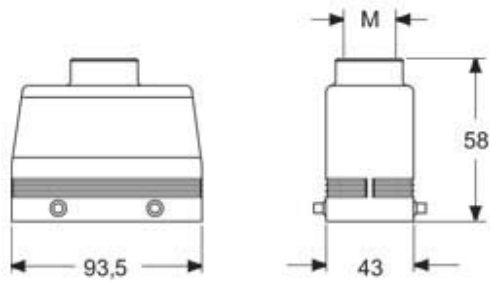

Part number

MHVE 16.25M

Hood, E-Xtreme® V-TYPE series, with 4 pegs,
M25 top cable entry, size "77.27"

Product description

Product type	hood
Series	E-Xtreme® V-TYPE
Closing type	with 4 pegs
Size	size "77.27"
Cable entry	top cable entry M25

Technical data

IP degree of protection	IP66/IP67/IP69
--------------------------------	----------------

General ordering information

EAN13 code	8015747254939
-------------------	---------------

Part number

MHVE 16.25M

Catalogue drawings

Notes

Dimensions shown in mm are not binding and may be changed without notice.
