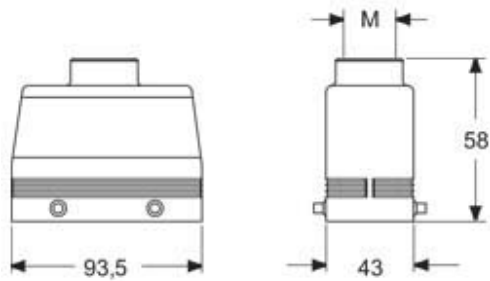

Part number

MHVE 16.32M

Hood, E-Xtreme® V-TYPE series, with 4 pegs,
M32 top cable entry, size "77.27"

Product description

Product type	hood
Series	E-Xtreme® V-TYPE
Closing type	with 4 pegs
Size	size "77.27"
Cable entry	top cable entry M32

Technical data

IP degree of protection	IP66/IP67/IP69
--------------------------------	----------------

General ordering information

EAN13 code	8015747254953
-------------------	---------------

Part number

MHVE 16.32M

Catalogue drawings

Notes

Dimensions shown in mm are not binding and may be changed without notice.
