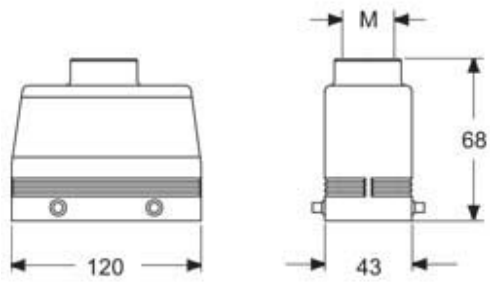

Part number

MHVE 24.40M

Hood, E-Xtreme® V-TYPE series, with 4 pegs,
M40 top cable entry, size "104.27"

Product description

Product type	hood
Series	E-Xtreme® V-TYPE
Closing type	with 4 pegs
Size	size "104.27"
Cable entry	top cable entry M40

Technical data

IP degree of protection	IP66/IP67/IP69
--------------------------------	----------------

General ordering information

EAN13 code	8015747255004
-------------------	---------------

Part number

MHVE 24.40M

Catalogue drawings

Notes

Dimensions shown in mm are not binding and may be changed without notice.
