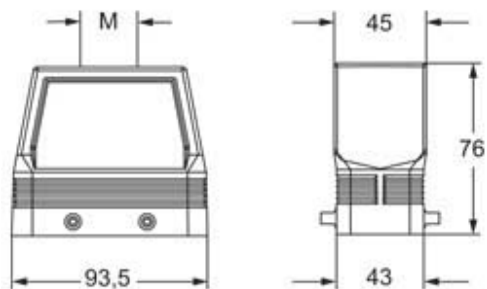

Technical data

IP degree of protection	IP66/IP67/IP69
--------------------------------	----------------

Further technical details

Weight	1,00 g
---------------	--------

General ordering information

EAN13 code	8015747252560
-------------------	---------------

Packaging Information

Packaging length	208,00 mm
Packaging height	140,00 mm
Packaging width	290,00 mm
Packaging volume	8,44 dm ³
Packaging description	Carton box
Packaging quantity	10 Pcs
Packaging EAN code	8015747252577
Sub-packaging description	Plastic packaging
Sub-packaging quantity	5 Pcs
Sub-packaging EAN barcode	8015747252584

Part number

MFVE 16.40M

Catalogue drawings

Notes

Dimensions shown in mm are not binding and may be changed without notice.
