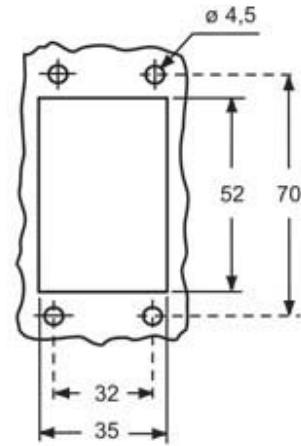

Part number

C7IE 06 L

Bulkhead mounting housing, E-Xtreme® V-TYPE series, with 1 lever, size "44.27"

Product description

Product type	Bulkhead mounting housing
Series	E-Xtreme® V-TYPE
Closing type	with 1 lever
Size	size "44.27"

Technical data

IP degree of protection	IP66/IP67/IP69
--------------------------------	----------------

Further technical details

Weight	101,25 g
---------------	----------

General ordering information

EAN13 code	8015747223300
-------------------	---------------

Packaging Information

Packaging length	175,00 mm
Packaging height	195,00 mm
Packaging width	260,00 mm
Packaging weight	4,05 kg
Packaging volume	8,87 dm ³
Packaging description	Carton box
Packaging quantity	40 Pcs
Packaging EAN code	8015747230254
Sub-packaging weight	0,51 kg
Sub-packaging description	Plastic packaging
Sub-packaging quantity	5 Pcs
Sub-packaging EAN barcode	8015747230261

Part number

C7IE 06 L

Catalogue drawings

Catalogue drawings

Notes

Dimensions shown in mm are not binding and may be changed without notice.