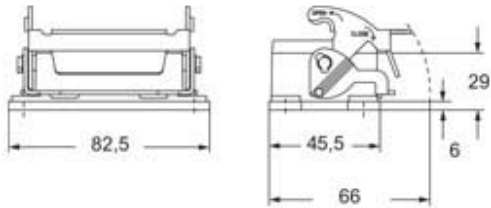

Part number

C7IE 06 L

Bulkhead mounting housing, E-Xtreme® V-TYPE series, with 1 lever, size "44.27"

Product description

Product type	Bulkhead mounting housing
Series	E-Xtreme® V-TYPE
Closing type	with 1 lever
Size	size "44.27"

Technical data

IP degree of protection	IP66/IP67/IP69
--------------------------------	----------------

Further technical details

Weight	101,25 g
---------------	----------

General ordering information

EAN13 code	8015747223300
-------------------	---------------

Packaging Information

Packaging length	175,00 mm
Packaging height	195,00 mm
Packaging width	260,00 mm
Packaging weight	4,05 kg
Packaging volume	8,87 dm ³
Packaging description	Carton box
Packaging quantity	40 Pcs
Packaging EAN code	8015747230254
Sub-packaging weight	0,51 kg
Sub-packaging description	Plastic packaging
Sub-packaging quantity	5 Pcs
Sub-packaging EAN barcode	8015747230261

Part number

C7IE 06 L

Catalogue drawings

Catalogue drawings

Notes

Dimensions shown in mm are not binding and may be changed without notice.