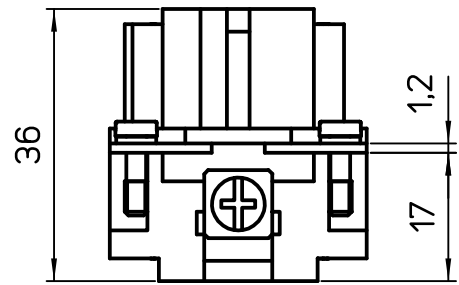

Diritti riservati All rights reserved

dimensions in mm	CDDF 24 female insert, crimp, 24P 10A 250V	Scale	
Date 07/09/09		1:1	
Sign. T.Tedeschi			