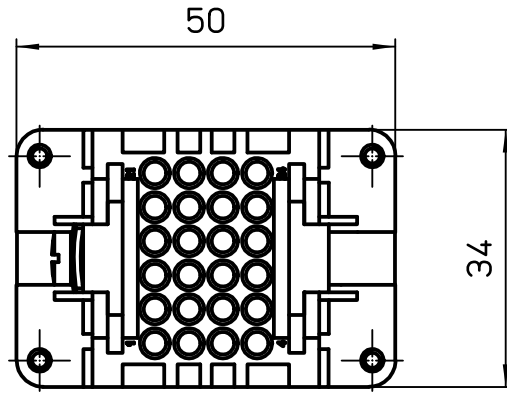

Diritti riservati All rights reserved

dimensions in mm	CDDF 24 female insert, crimp, 24P 10A 250V	Scale	
Date 07/09/09		1:1	
Sign. T.Tedeschi			