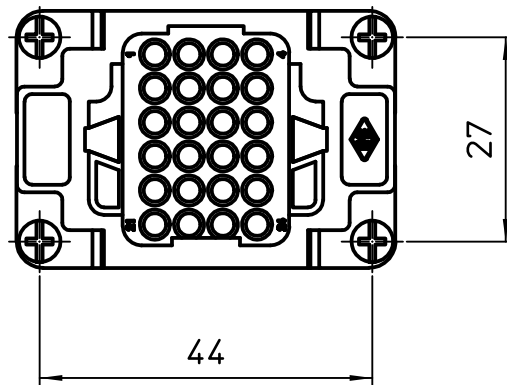

Diritti riservati All rights reserved

dimensions in mm	CDDF 24 female insert, crimp, 24P 10A 250V	Scale	
Date 07/09/09		1:1	
Sign. T.Tedeschi			