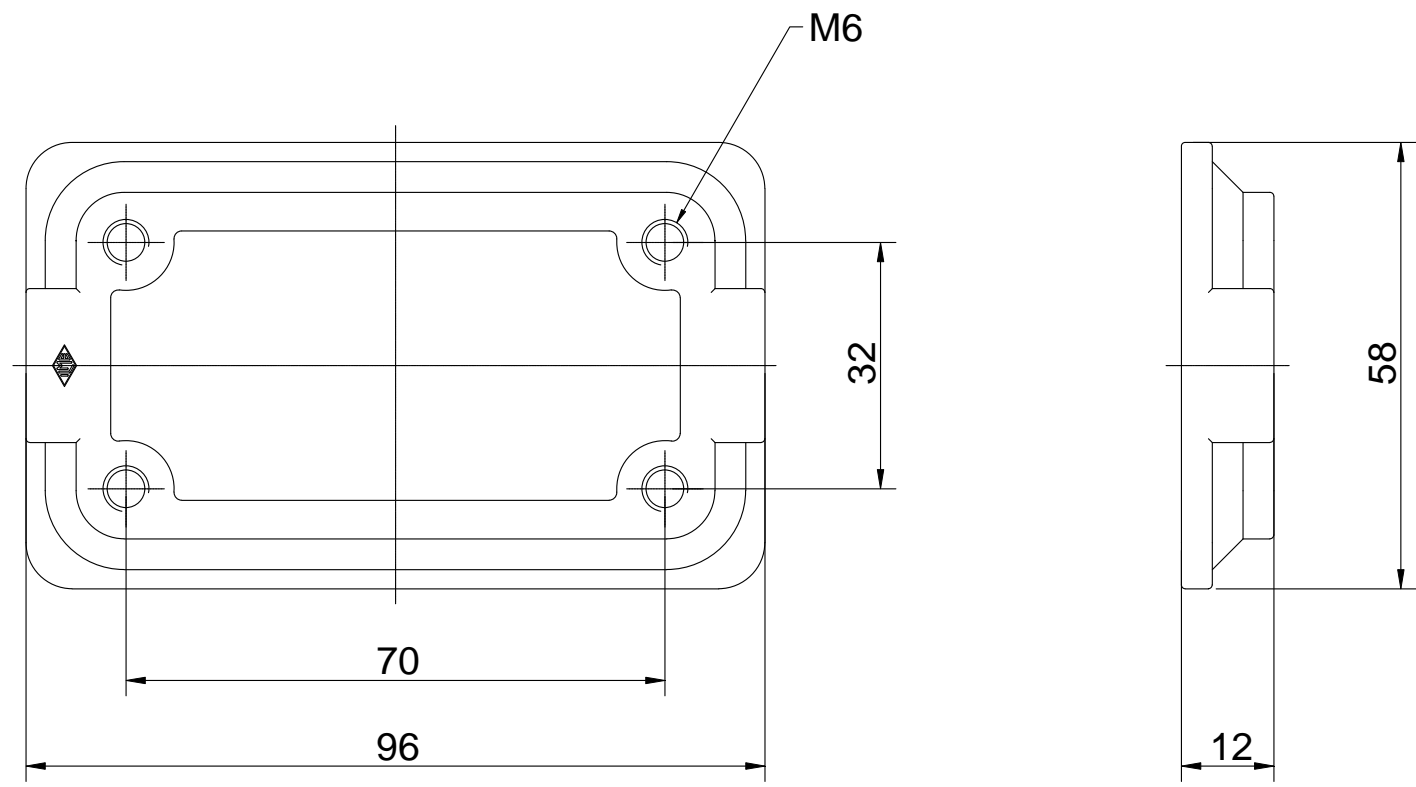

Diritti riservati All rights reserved

Date 10.01.2007	CG 06 FL	Scale	
Sign.	frames for bulkhead hous.	1:1	