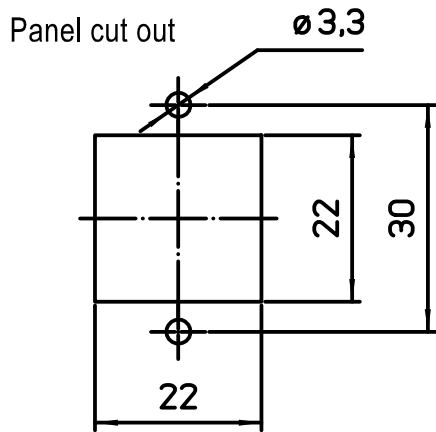

Diritti riservati All rights reserved

dimensions in mm	CKAXR 03 I	Scale	
Date 07/02/18	Metal bulkhead housing stainless steel lever - 180°C	1:1	
Sign. Radice			