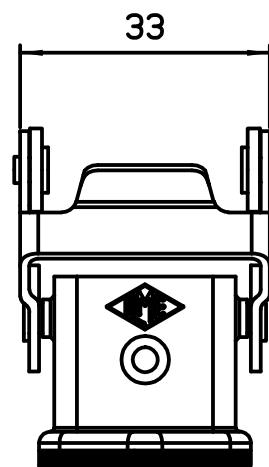

Diritti riservati All rights reserved

dimensions in mm	CKAXR 03 I	Scale	
Date 07/02/18	Metal bulkhead housing stainless steel lever - 180°C	1:1	
Sign. Radice			