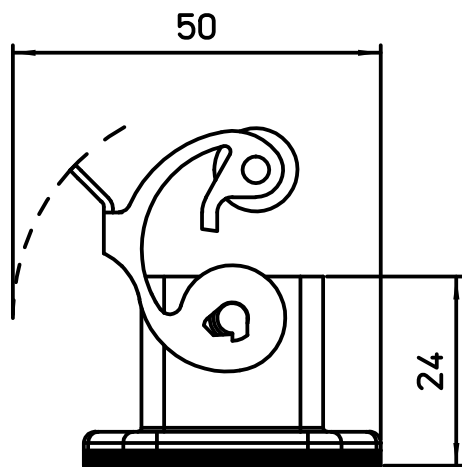

Diritti riservati All rights reserved

dimensions in mm	CKAXR 03 I	Scale	
Date 07/02/18	Metal bulkhead housing stainless steel lever - 180°C	1:1	
Sign. Radice			