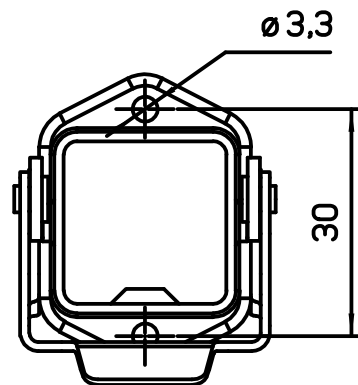

Diritti riservati All rights reserved

dimensions in mm	CKAXR 03 I	Scale	
Date 07/02/18	Metal bulkhead housing stainless steel lever - 180°C	1:1	
Sign. Radice			