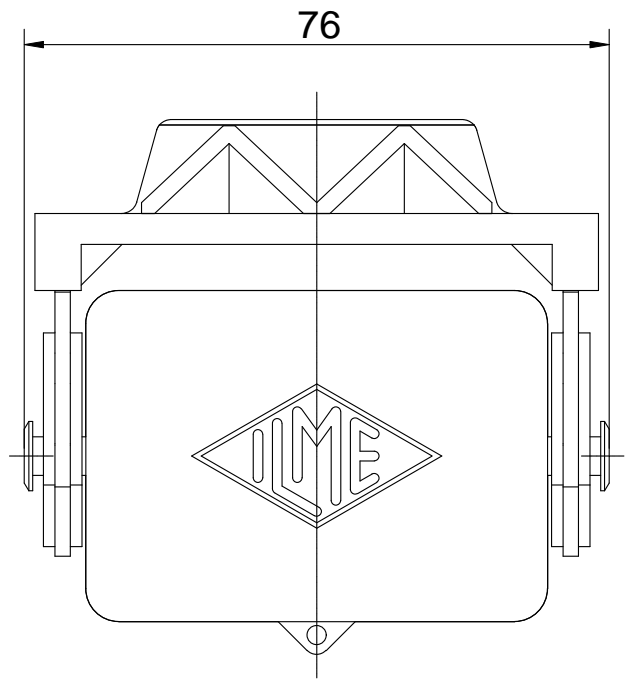

Diritti riservati All rights reserved

Date 14.12.2006	CHCW 06 LG	Scale	
Sign.	cover, with 1 lev. AA	1:1	