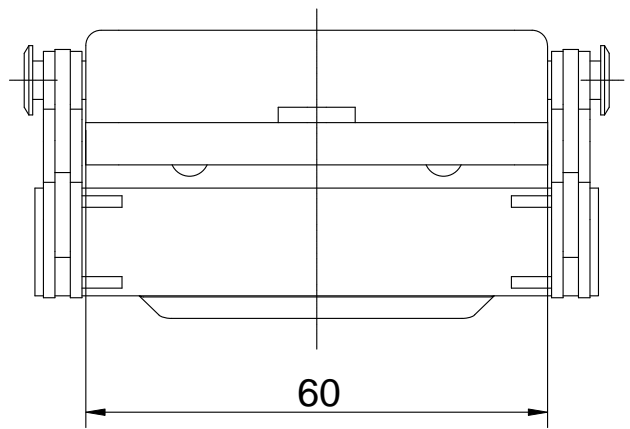

Diritti riservati All rights reserved

Date 14.12.2006	CHCW 06 LG	Scale	
Sign.	cover, with 1 lev. AA	1:1	