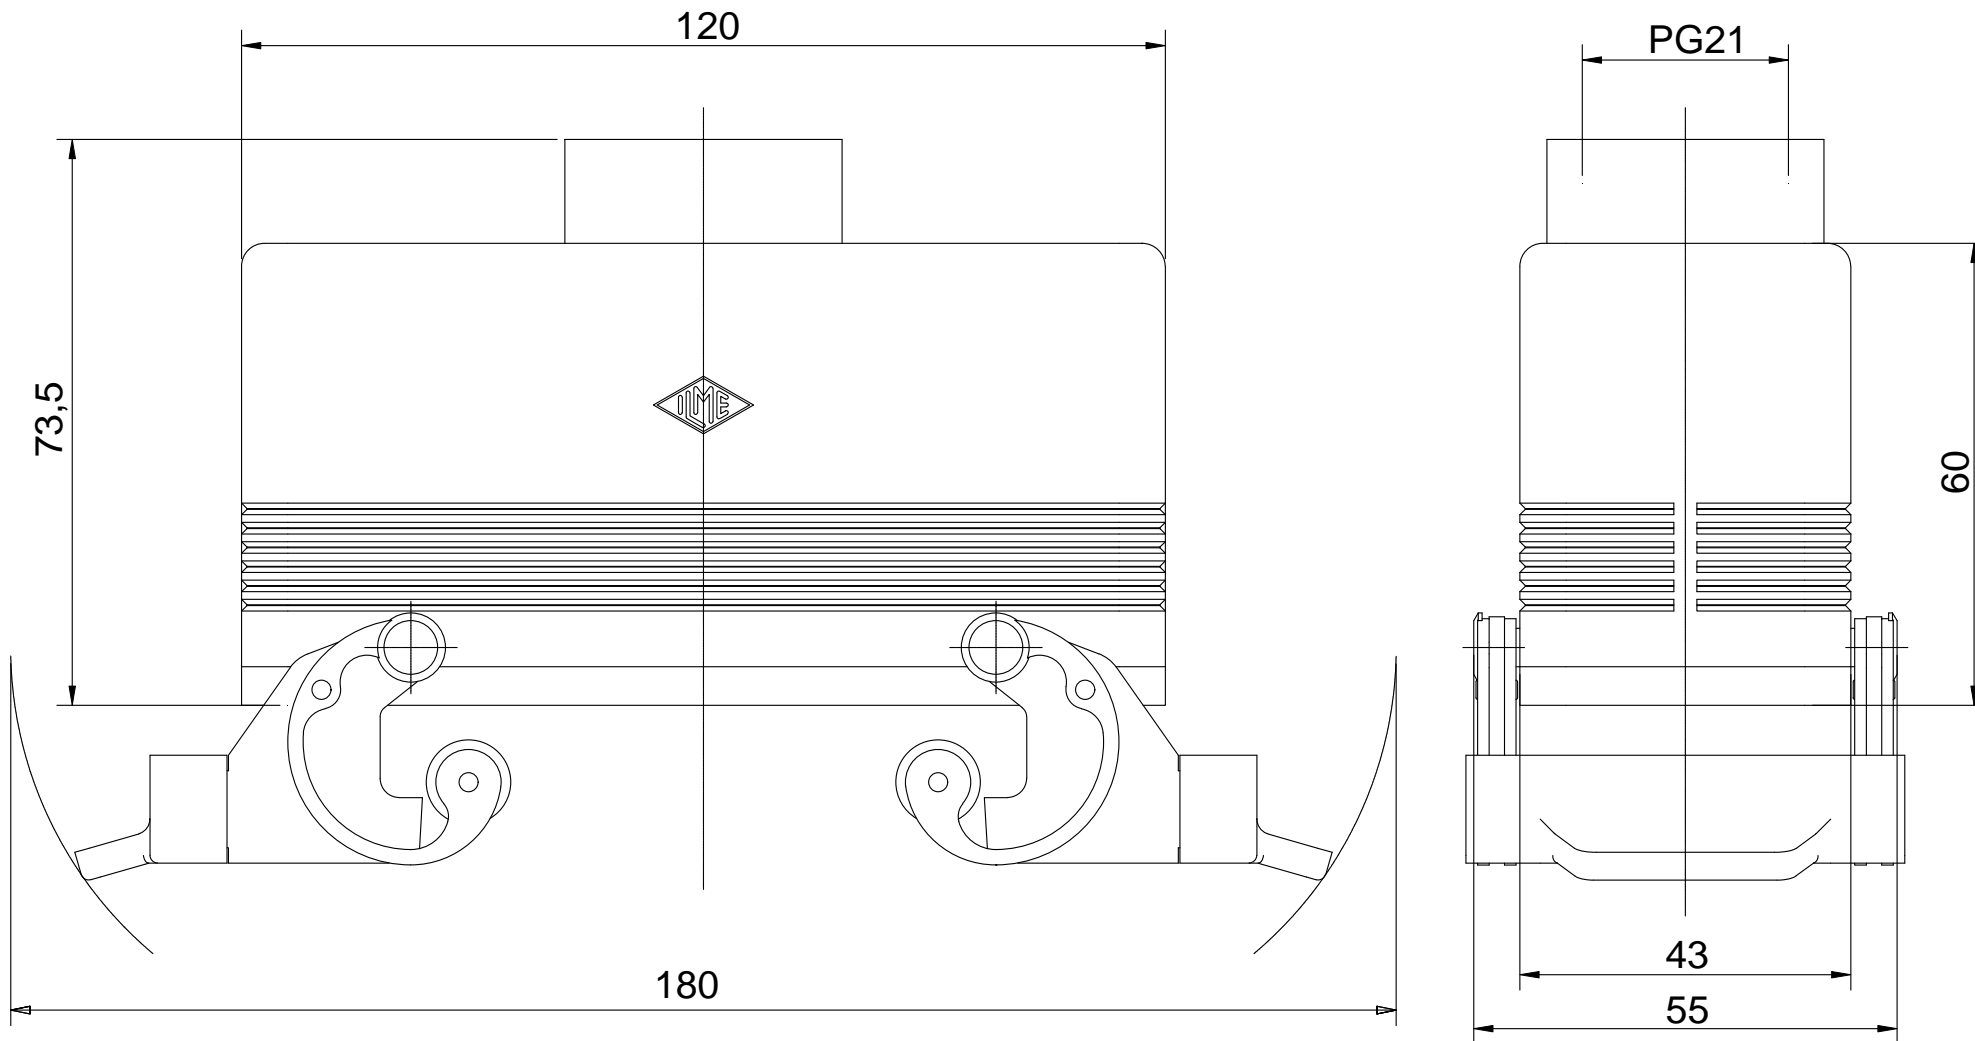

Diritti riservati All rights reserved

Date 10.01.2007	CHVW 24 G		Scale
Sign.	hood top entry with 2 lev. PG21 AA		1:1
			