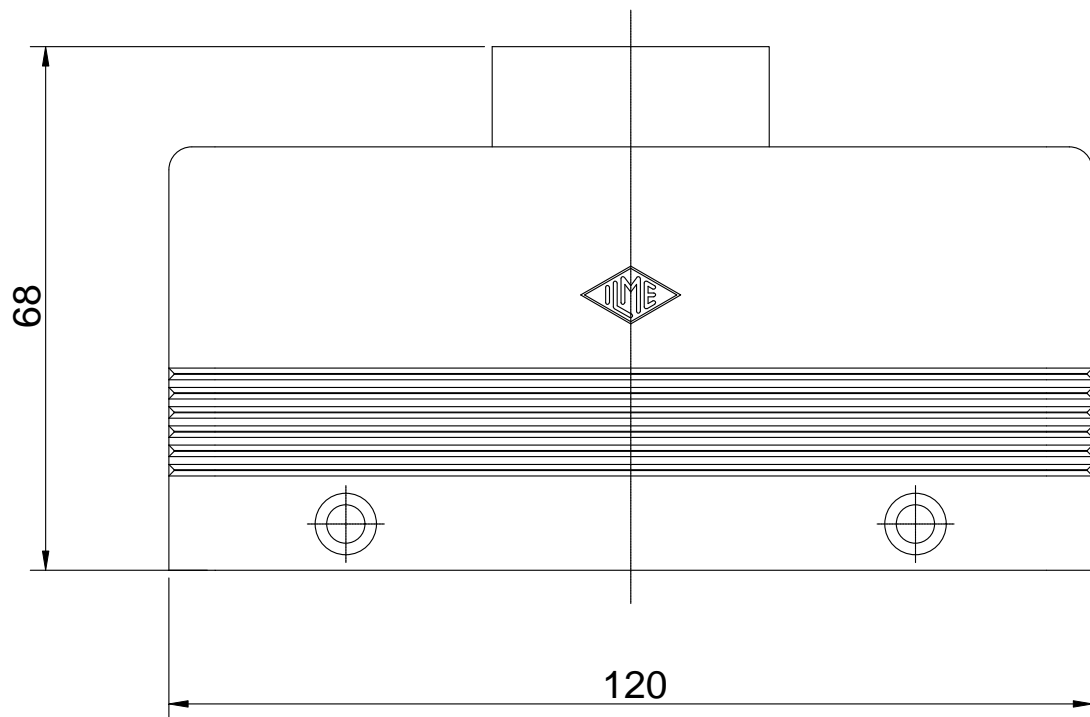

Diritti riservati All rights reserved

Date 10.01.2007	CHVW 24	Scale	
Sign.	hood top entry PG21 AA	1:1	