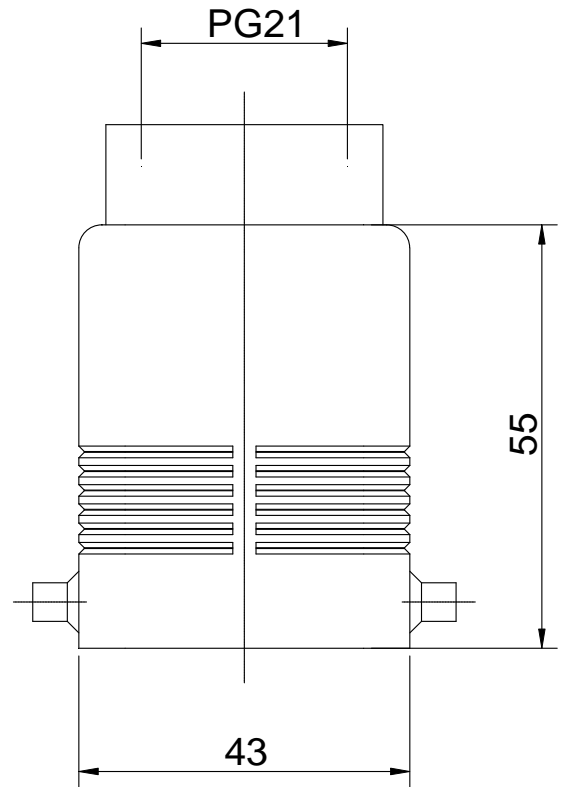

Diritti riservati All rights reserved

Date 10.01.2007	CHVW 24	Scale	
Sign.	hood top entry PG21 AA	1:1	